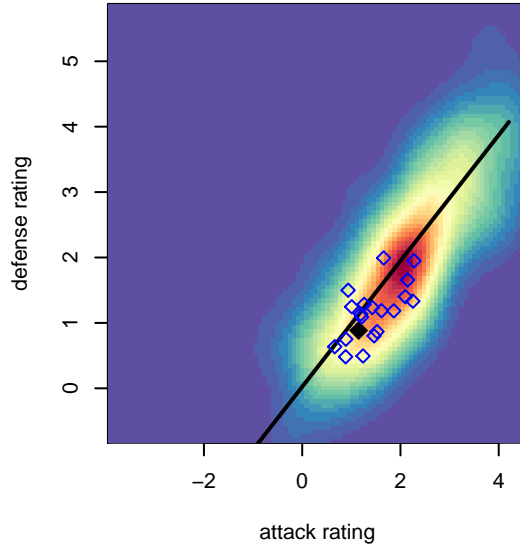

FPSC Fury White G00

Franklin Pierce SC
 Tacoma, WA
 G00 total strength=1093
 attack=3.15 defense=2.42
 fall league = PSPL Classic 1 U15

alt names used:
 FPSC Fury G00 White
 FPSC FURY WHITE
 FPSC FURY WHITE (WA)
 FPSC Fury G00 White
 FPSC FURY G00 WHITE (WA)

Venues played:
 2015 Snohomish United Invt Silver
 2015 Crossfire Select GU15 Silver
 2015 Bigfoot Silver U15
 2015 PSPL Classic 1 U15
 2015 WA Cup GU15 Gold/Silver U15

FPSC Fury White G00
 Dots are actual minus expected GF (blue circles) and GA (red triangles).
 Blue line is smoothed change in attack strength. Red is smoothed change in defense strength.

**attack and defense variance (black dot)
relative to other teams
and top 10 in region**

**attack and defense rating
relative to others at age
and all opponents in last 13 months**

Performance relative to 13 month average