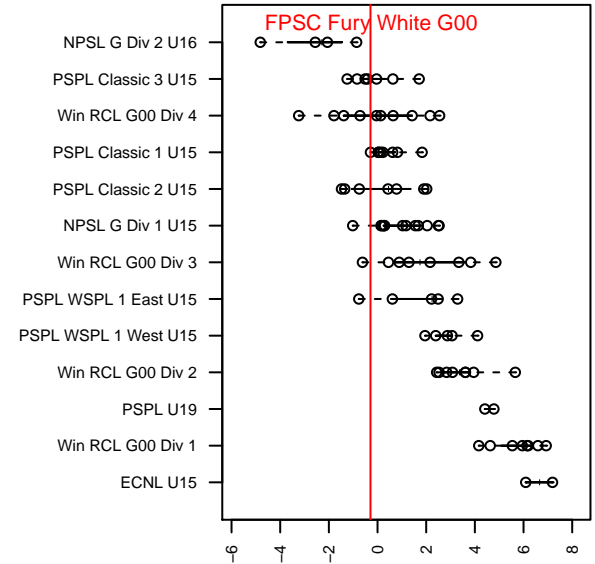

FPSC Fury White G00

Franklin Pierce SC
 Tacoma, WA
 G00 total strength=1093
 attack=3.15 defense=2.42
 fall league = PSPL Classic 1 U15

alt names used:
 FPSC Fury G00 White
 FPSC FURY WHITE
 FPSC FURY WHITE (WA)
 FPSC Fury G00 White
 FPSC FURY G00 WHITE (WA)

Venues played:
 2015 Snohomish United Invt Silver
 2015 Crossfire Select GU15 Silver
 2015 Bigfoot Silver U15
 2015 PSPL Classic 1 U15
 2015 WA Cup GU15 Gold/Silver U15

FPSC Fury White G00
 Dots are actual minus expected GF (blue circles) and GA (red triangles).
 Blue line is smoothed change in attack strength. Red is smoothed change in defense strength.

**attack and defense variance (black dot)
relative to other teams
and top 10 in region**

**attack and defense rating
relative to others at age
and all opponents in last 13 months**

Performance relative to 13 month average