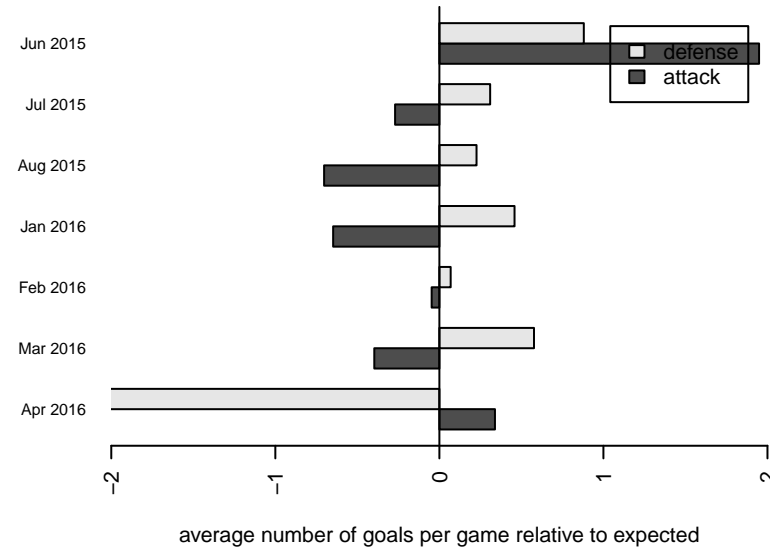

Performance relative to 13 month average