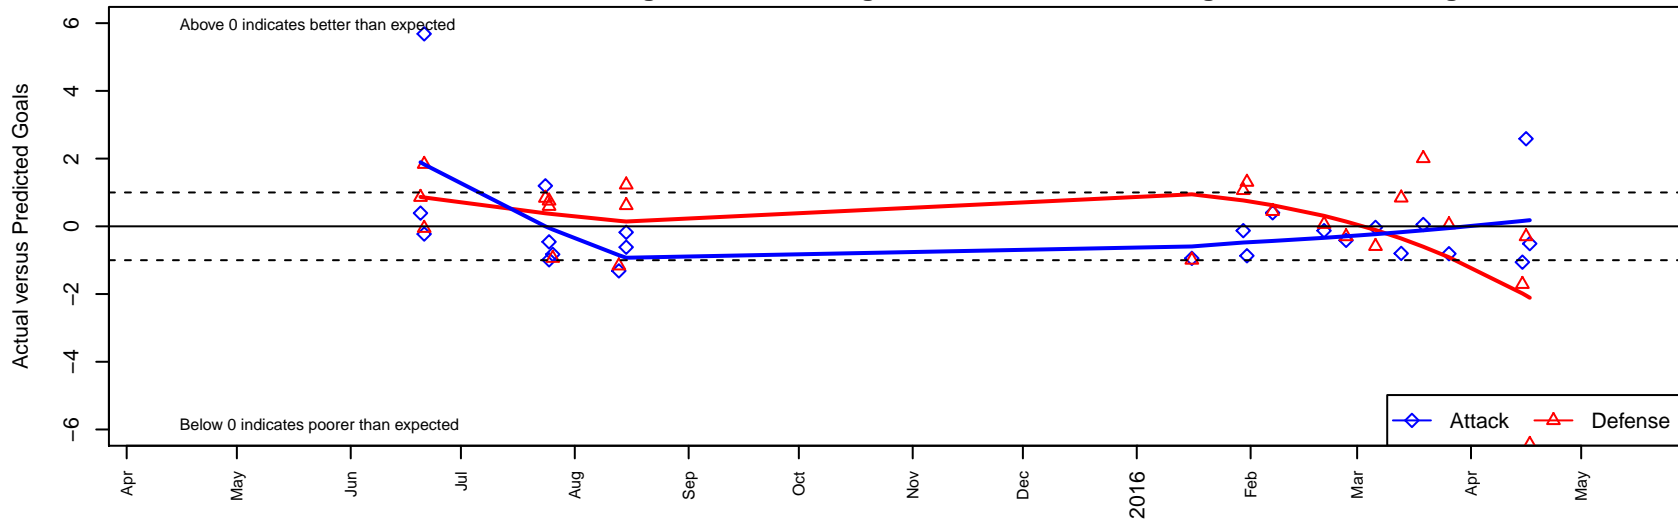

FPSC Fury White G00

Franklin Pierce SC
 Tacoma, WA
 G00 total strength=1093
 attack=3.15 defense=2.42
 fall league = PSPL Classic 1 U15

alt names used:
 FPSC Fury G00 White
 FPSC FURY WHITE
 FPSC FURY WHITE (WA)
 FPSC Fury G00 White
 FPSC FURY G00 WHITE (WA)

Venues played:
 2015 Snohomish United Invt Silver
 2015 Crossfire Select GU15 Silver
 2015 Bigfoot Silver U15
 2015 PSPL Classic 1 U15
 2015 WA Cup GU15 Gold/Silver U15

FPSC Fury White G00
 Dots are actual minus expected GF (blue circles) and GA (red triangles).
 Blue line is smoothed change in attack strength. Red is smoothed change in defense strength.

**attack and defense variance (black dot)
relative to other teams
and top 10 in region**

**attack and defense rating
relative to others at age
and all opponents in last 13 months**

Performance relative to 13 month average