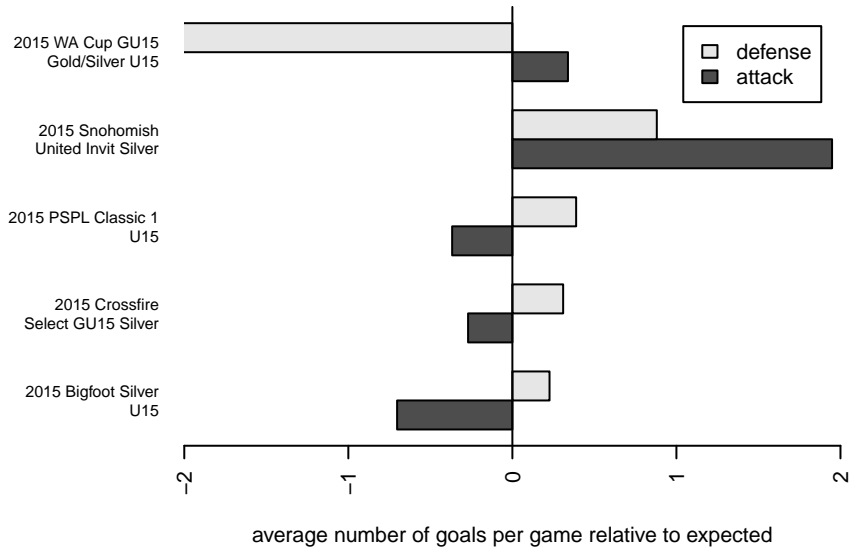

FPSC Fury White G00

Franklin Pierce SC
 Tacoma, WA
 G00 total strength=1093
 attack=3.15 defense=2.42
 fall league = PSPL Classic 1 U15

alt names used:
 FPSC Fury G00 White
 FPSC FURY WHITE
 FPSC FURY WHITE (WA)
 FPSC Fury G00 White
 FPSC FURY G00 WHITE (WA)

Venues played:
 2015 Snohomish United Invt Silver
 2015 Crossfire Select GU15 Silver
 2015 Bigfoot Silver U15
 2015 PSPL Classic 1 U15
 2015 WA Cup GU15 Gold/Silver U15

FPSC Fury White G00
 Dots are actual minus expected GF (blue circles) and GA (red triangles).
 Blue line is smoothed change in attack strength. Red is smoothed change in defense strength.

**attack and defense variance (black dot)
relative to other teams
and top 10 in region**

**attack and defense rating
relative to others at age
and all opponents in last 13 months**

Performance relative to 13 month average