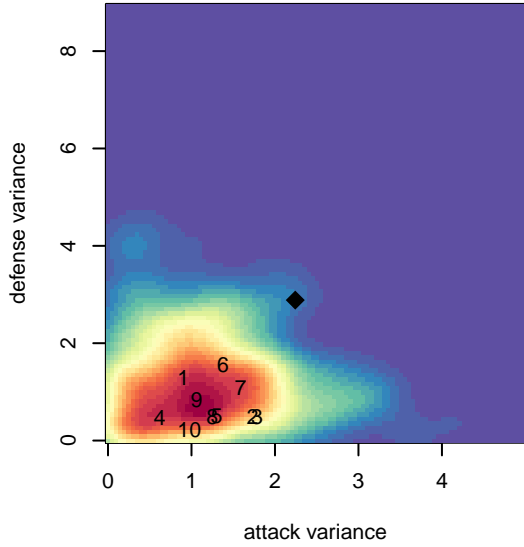

FPSC Fury White G00

Franklin Pierce SC
 Tacoma, WA
 G00 total strength=1093
 attack=3.15 defense=2.42
 fall league = PSPL Classic 1 U15

alt names used:
 FPSC Fury G00 White
 FPSC FURY WHITE
 FPSC FURY WHITE (WA)
 FPSC Fury G00 White
 FPSC FURY G00 WHITE (WA)

Venues played:
 2015 Snohomish United Invt Silver
 2015 Crossfire Select GU15 Silver
 2015 Bigfoot Silver U15
 2015 PSPL Classic 1 U15
 2015 WA Cup GU15 Gold/Silver U15

FPSC Fury White G00
 Dots are actual minus expected GF (blue circles) and GA (red triangles).
 Blue line is smoothed change in attack strength. Red is smoothed change in defense strength.

**attack and defense variance (black dot)
relative to other teams
and top 10 in region**

**attack and defense rating
relative to others at age
and all opponents in last 13 months**

Performance relative to 13 month average